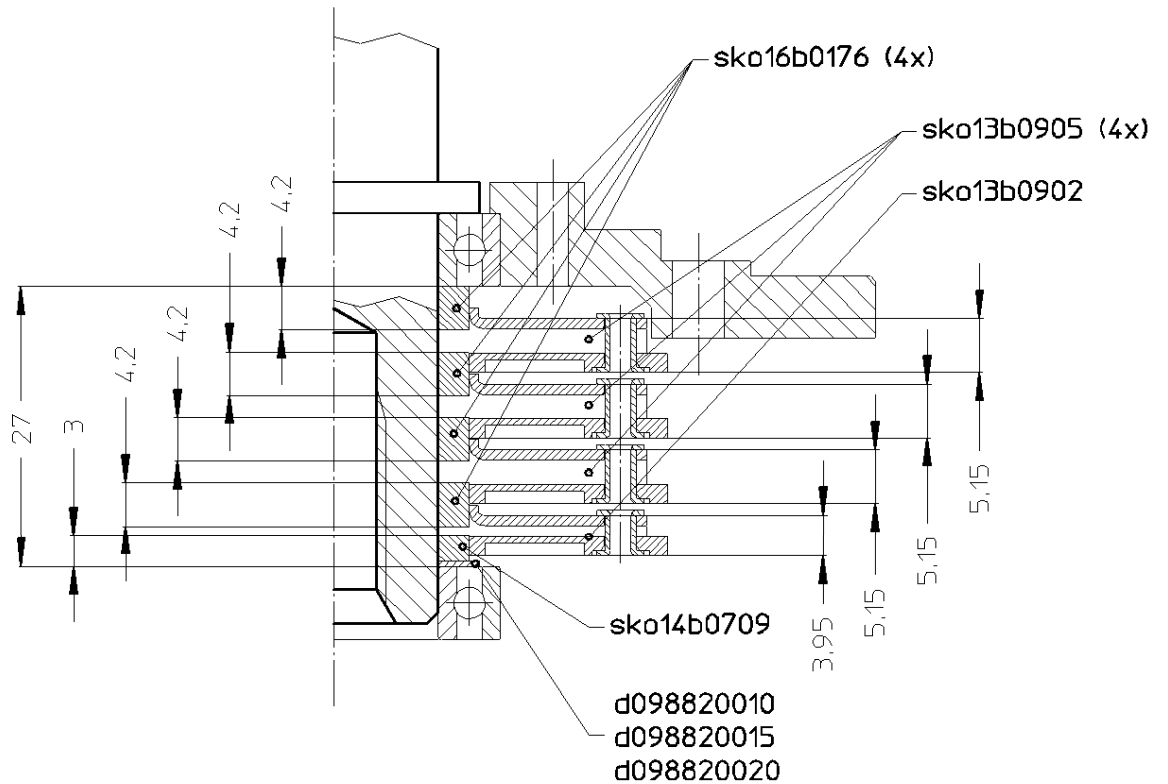

THE BROADCAST SHOP
www.TheBroadcastShop.com
(800) 447-1179

Hydroeinheit vertikal / horizontal
fluid assembly for tilt and pan movement