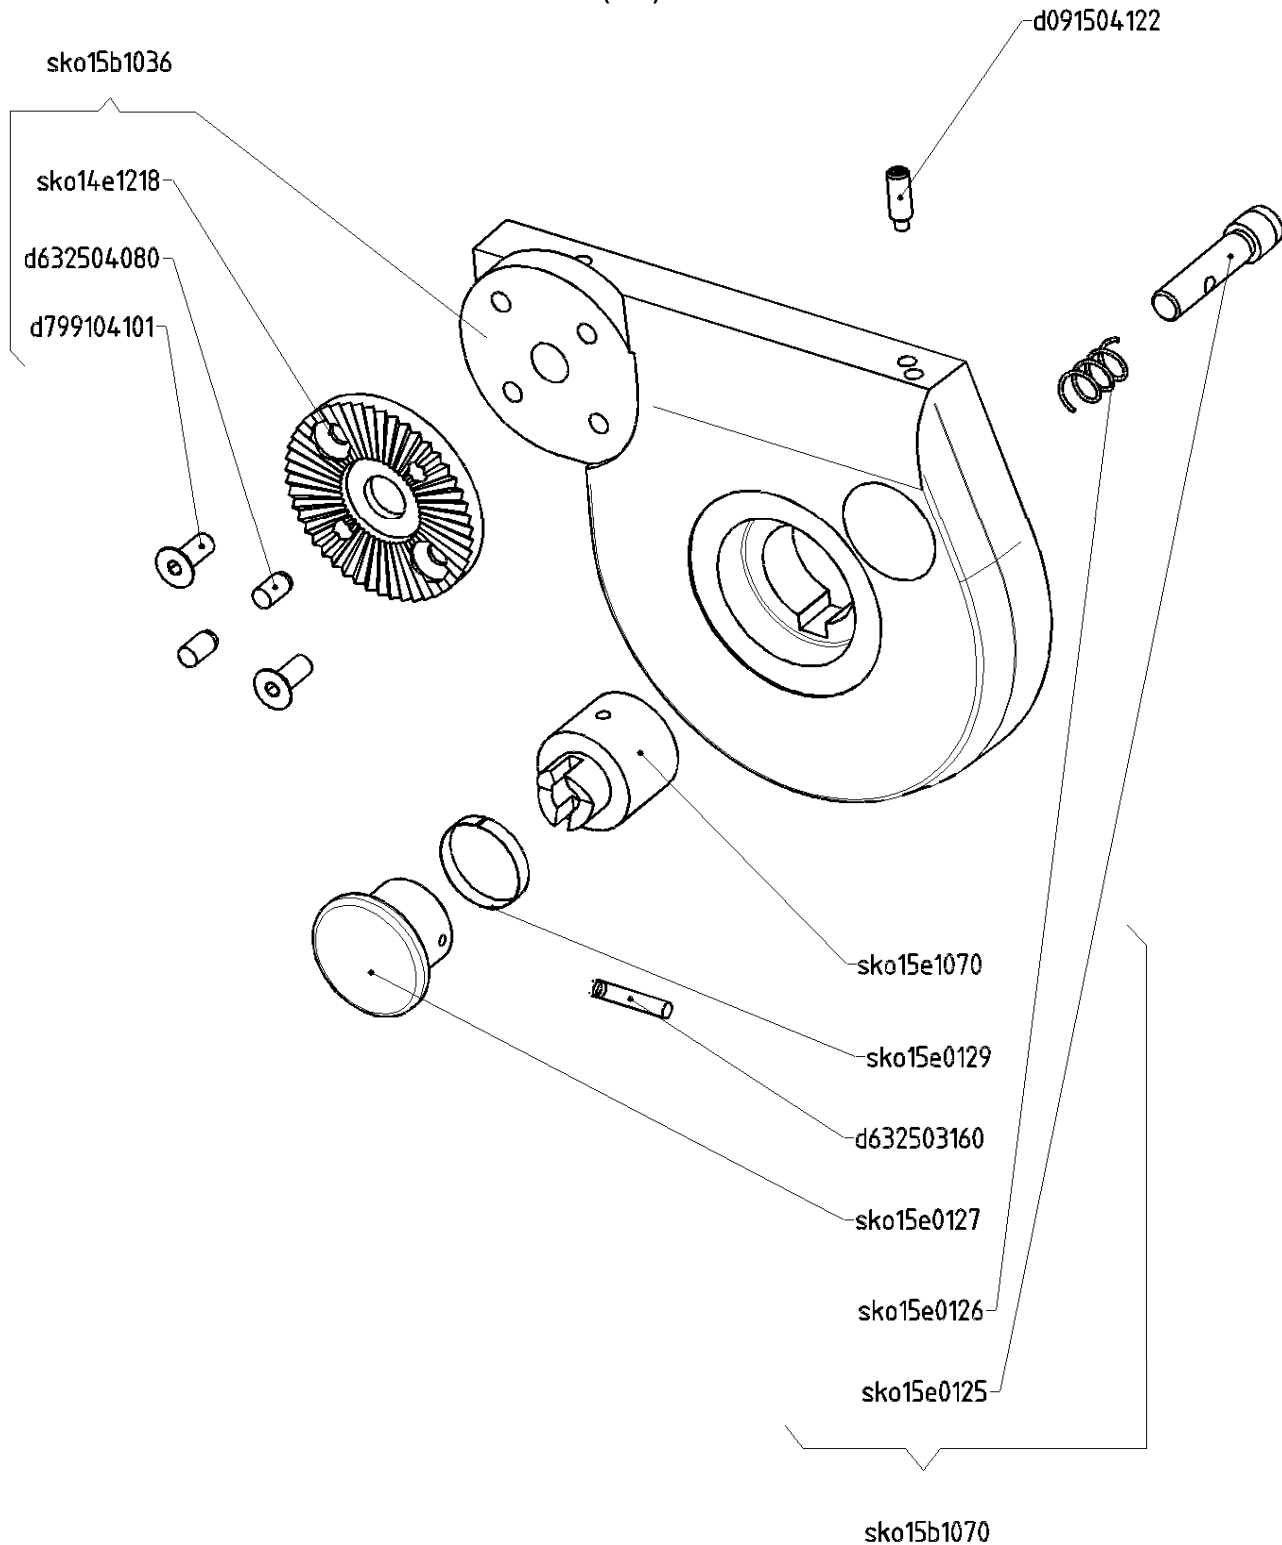

sko15b1023

THE BROADCAST SHOP
www.TheBroadcastShop.com
(800) 447-1179

Ausgleichsfedern
balance spring assembly

THE BROADCAST SHOP

www.TheBroadcastShop.com
(800) 447-1179

Seitenteil rechts
side part right

THE BROADCAST SHOP
 www.TheBroadcastShop.com
 (800) 447-1179