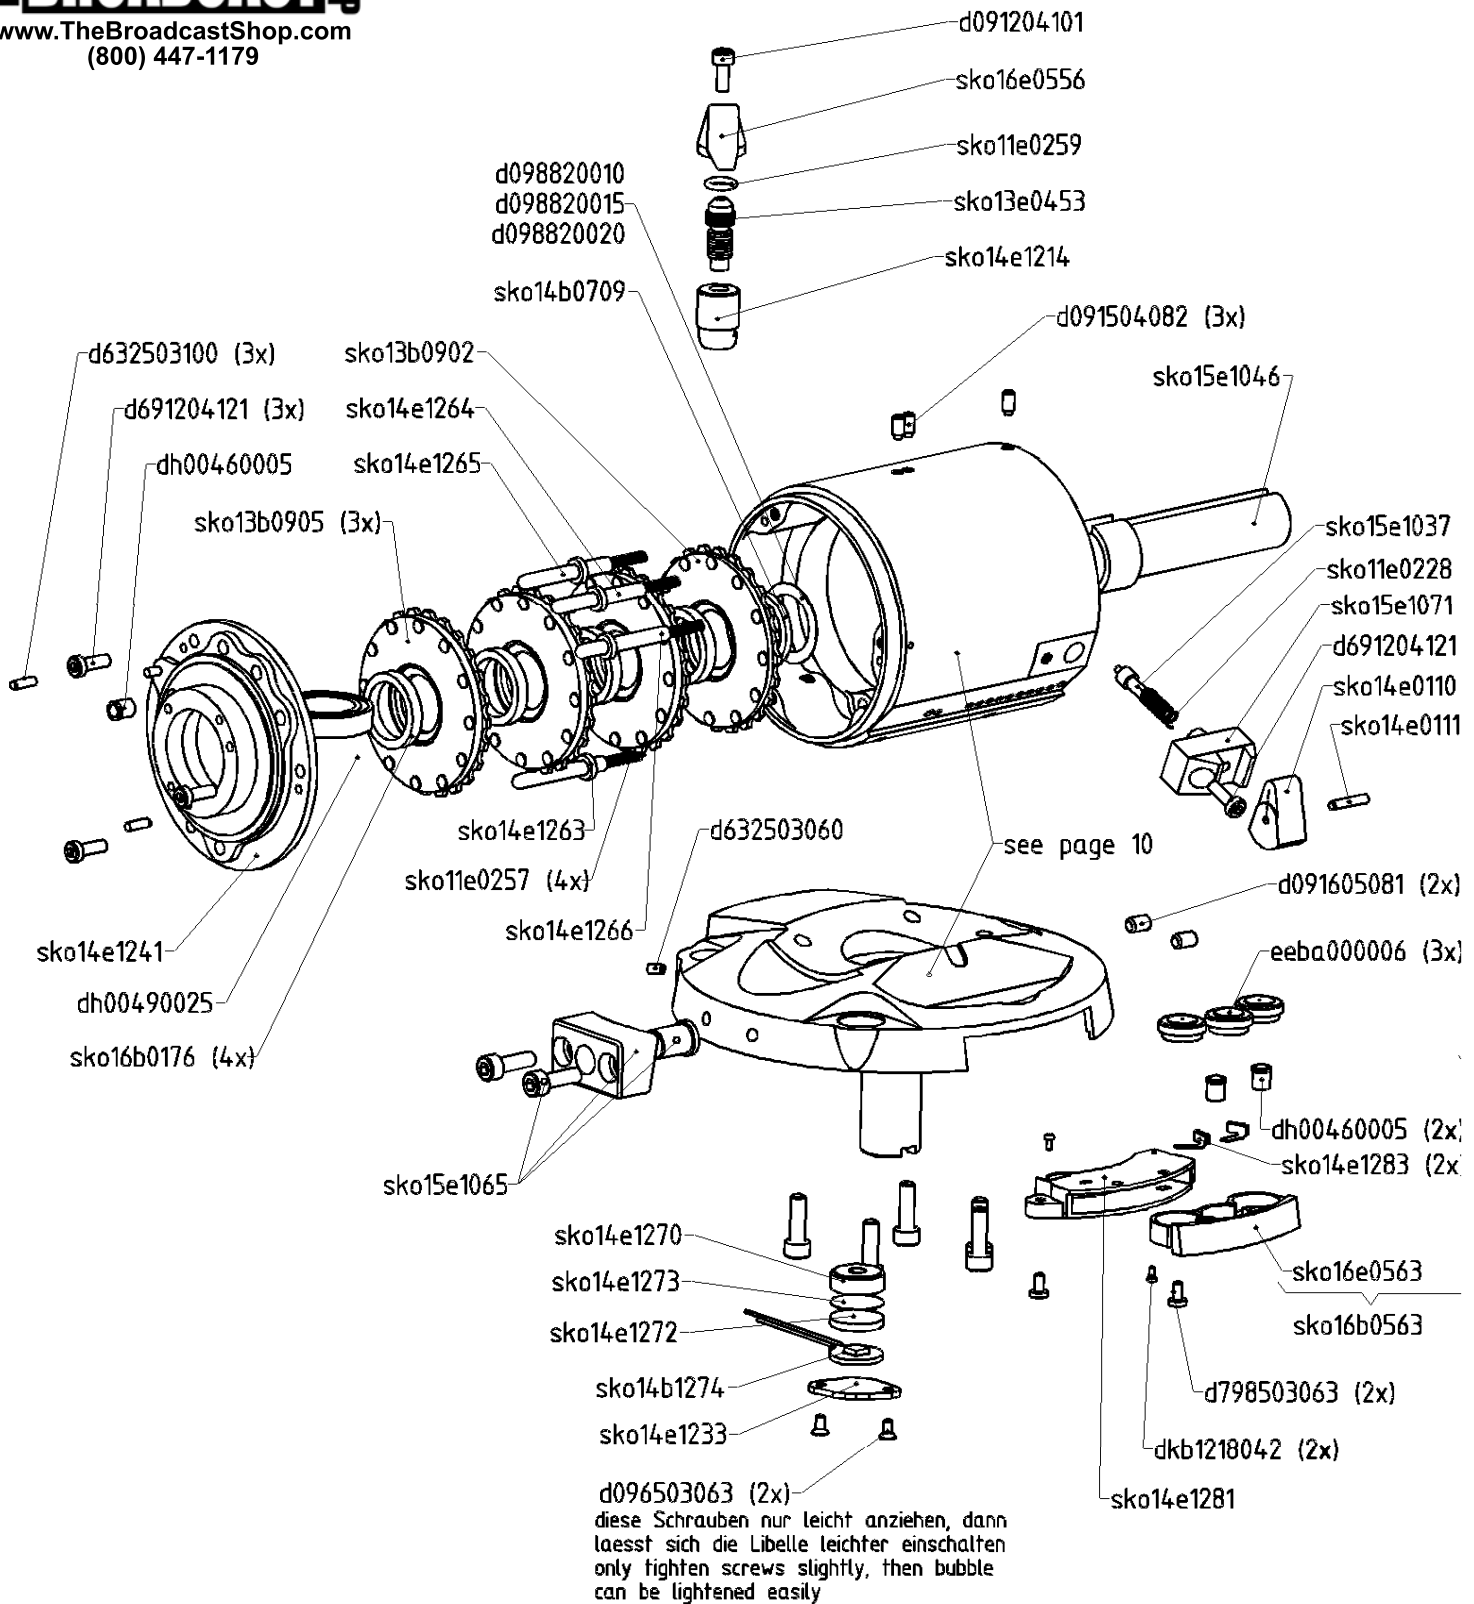

Grundplatte
Base plate

sko15b1011

THE BROADCAST SHOP

www.TheBroadcastShop.com
(800) 447-1179

5.06.00 Hein
co15p1000-00-exp05

Bremsseitenteil
Tilt brake assembly

THE BROADCAST SHOP

www.TheBroadcastShop.com
(800) 447-1179