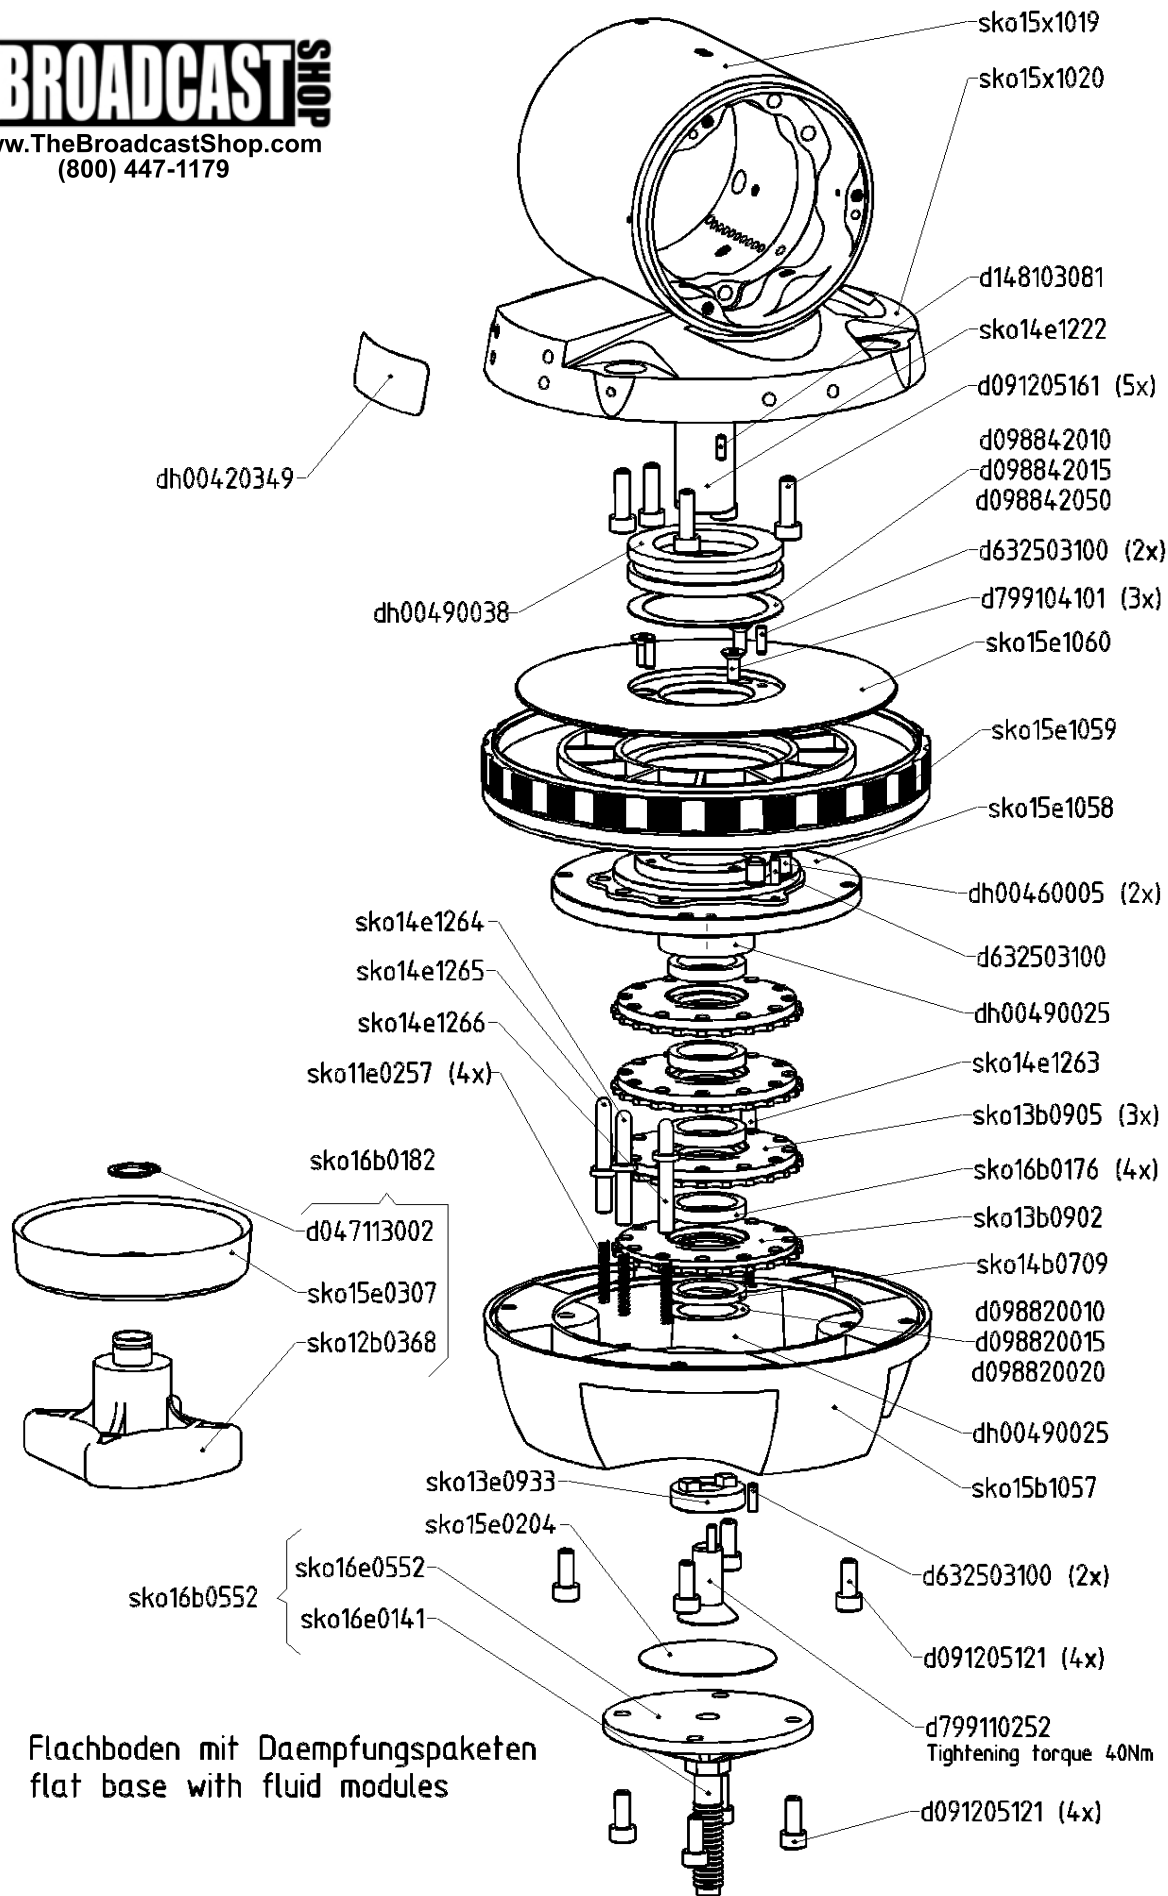

sko15b1023

THE BROADCAST SHOP
www.TheBroadcastShop.com
(800) 447-1179

Ausgleichsfedern
balance spring assembly

THE BROADCAST SHOP

www.TheBroadcastShop.com
(800) 447-1179

Seitenteil rechts
side part right

THE BROADCAST SHOP
 www.TheBroadcastShop.com
 (800) 447-1179