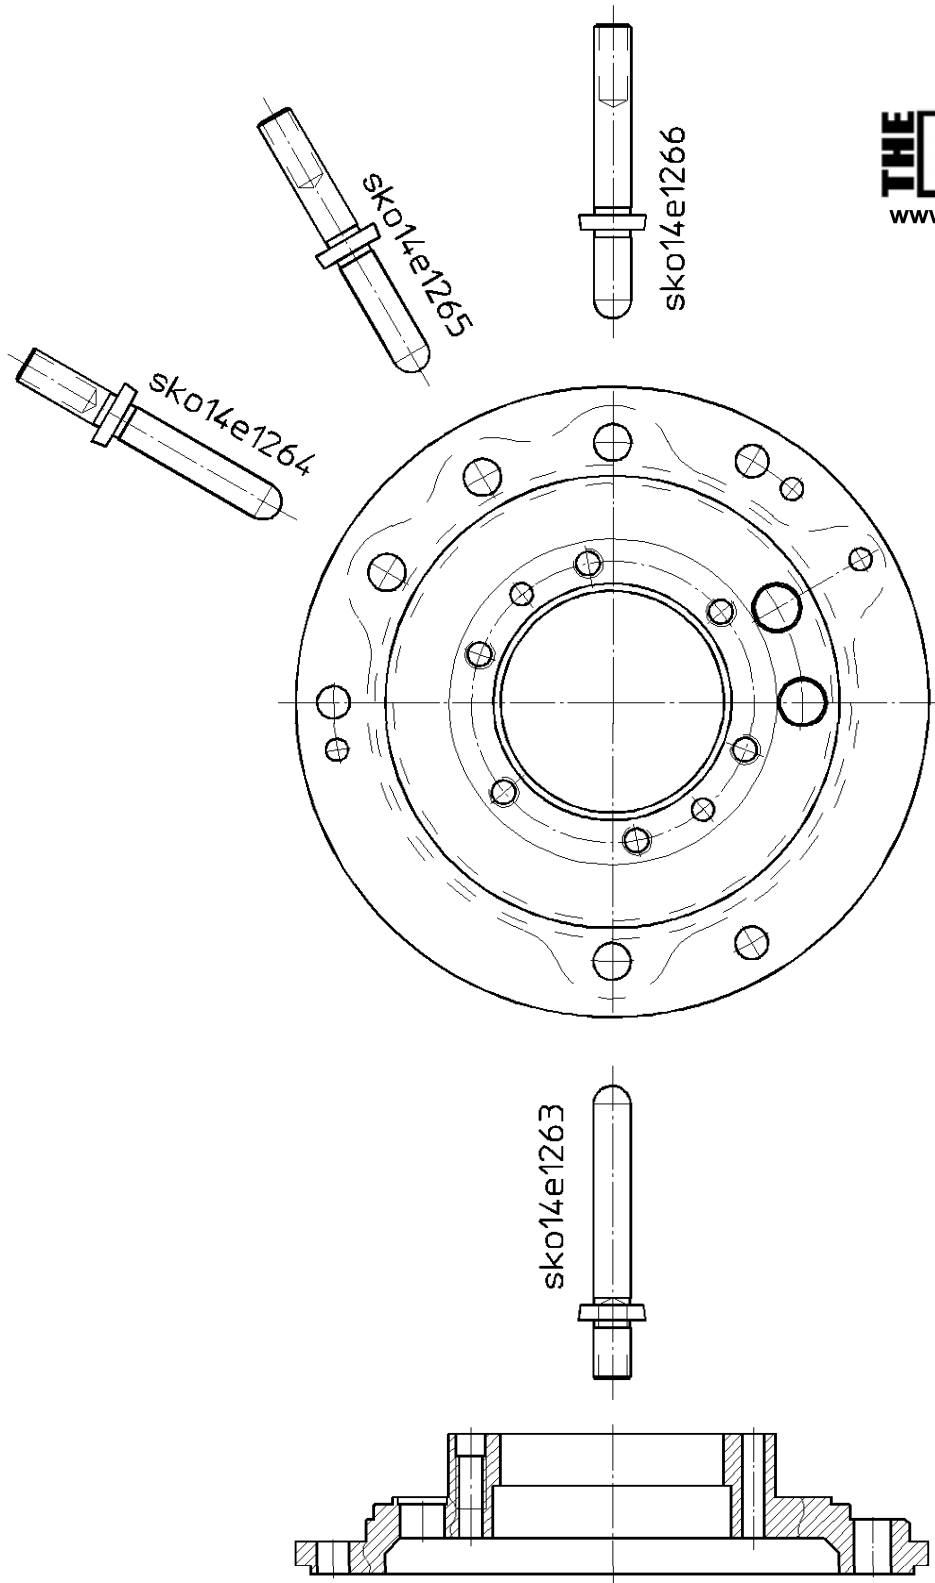

THE BROADCAST SHOP

www.TheBroadcastShop.com
(800) 447-1179

3.06.00 Hein
ca15p1000-00-exp12

Raststift Montage
Plunger pin for assembly

Video 18P/S
Video 20P/S
Video 18 Dutch
Video 25 Plus/Plus FB
Panorama Plus
Horizon Plus