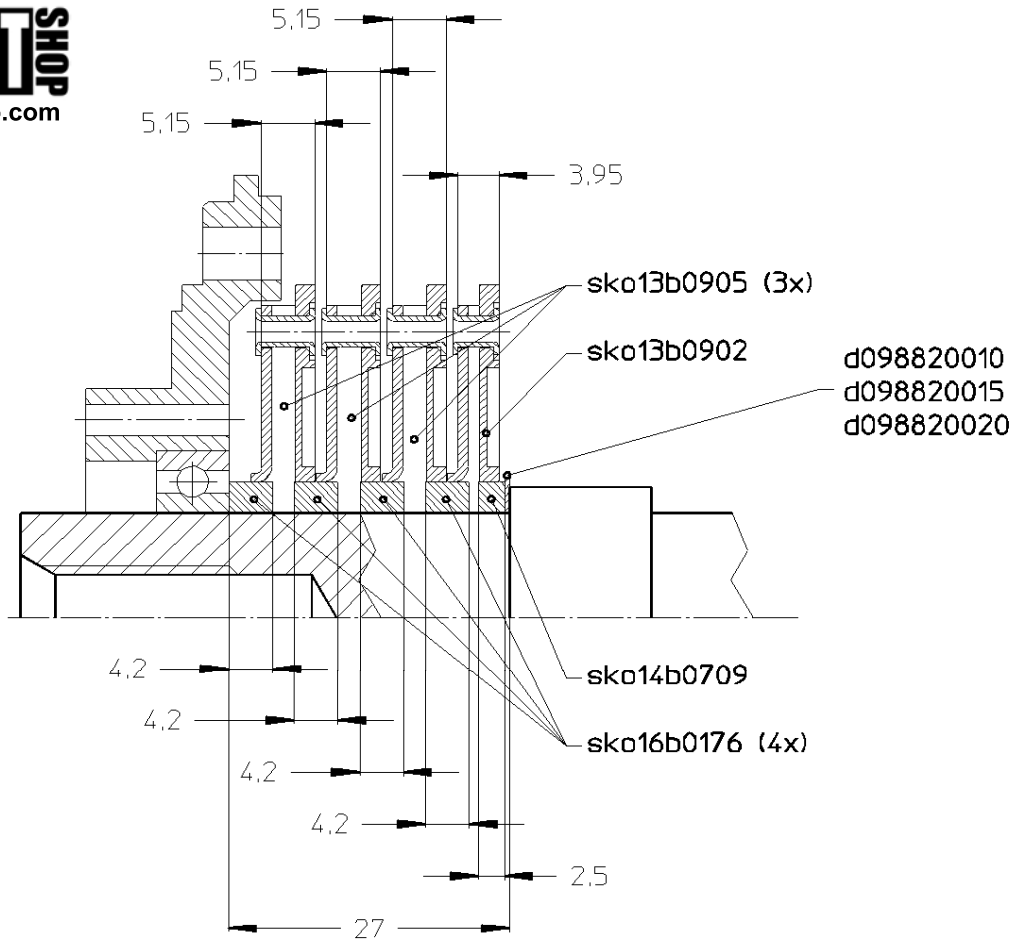

THE BROADCAST SHOP
www.TheBroadcastShop.com
(800) 447-1179

Hydroeinheit vertikal / horizontal
fluid assembly for tilt and pan movement