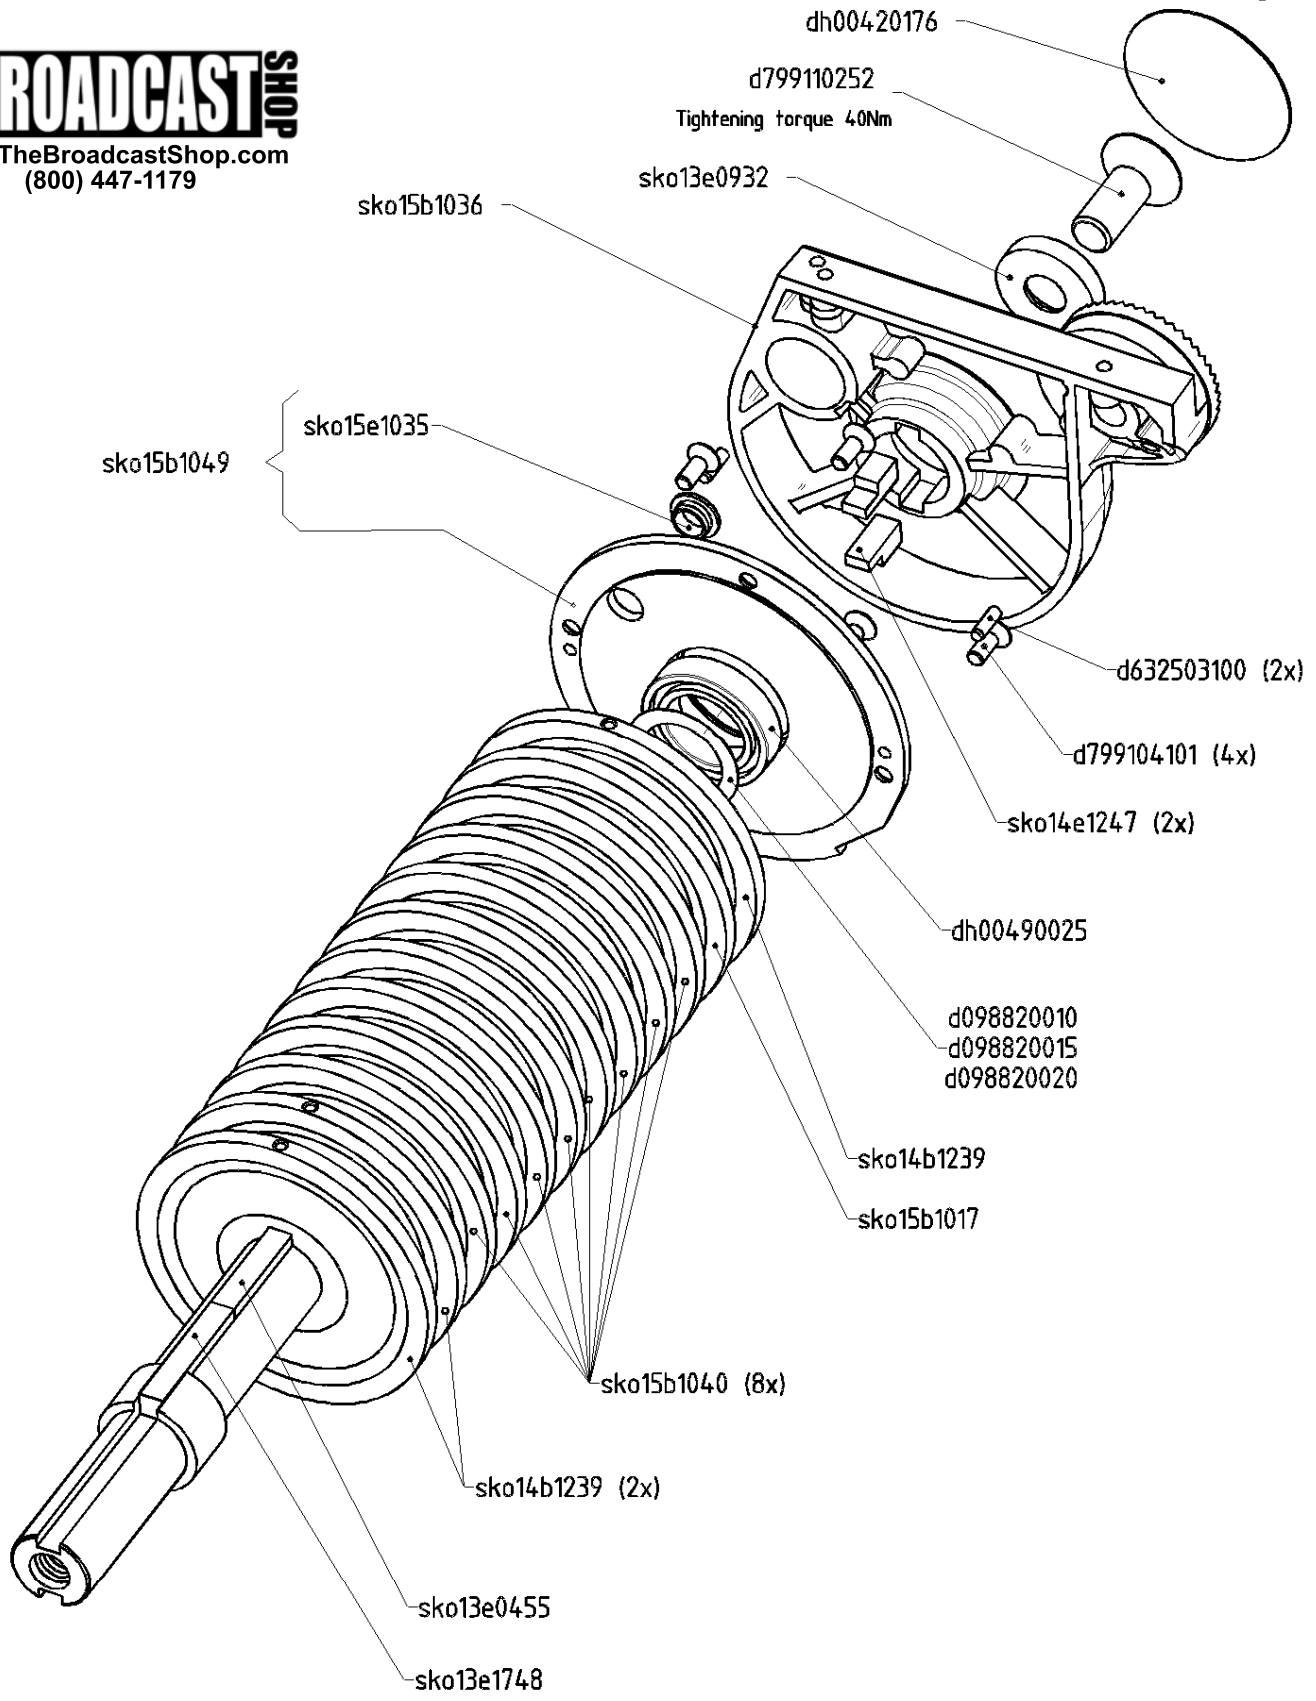

sko15b1023

THE BROADCAST SHOP
www.TheBroadcastShop.com
(800) 447-1179

Ausgleichsfedern
balance spring assembly

THE BROADCAST SHOP

www.TheBroadcastShop.com
(800) 447-1179

Seitenteil rechts
side part right

THE BROADCAST SHOP
 www.TheBroadcastShop.com
 (800) 447-1179