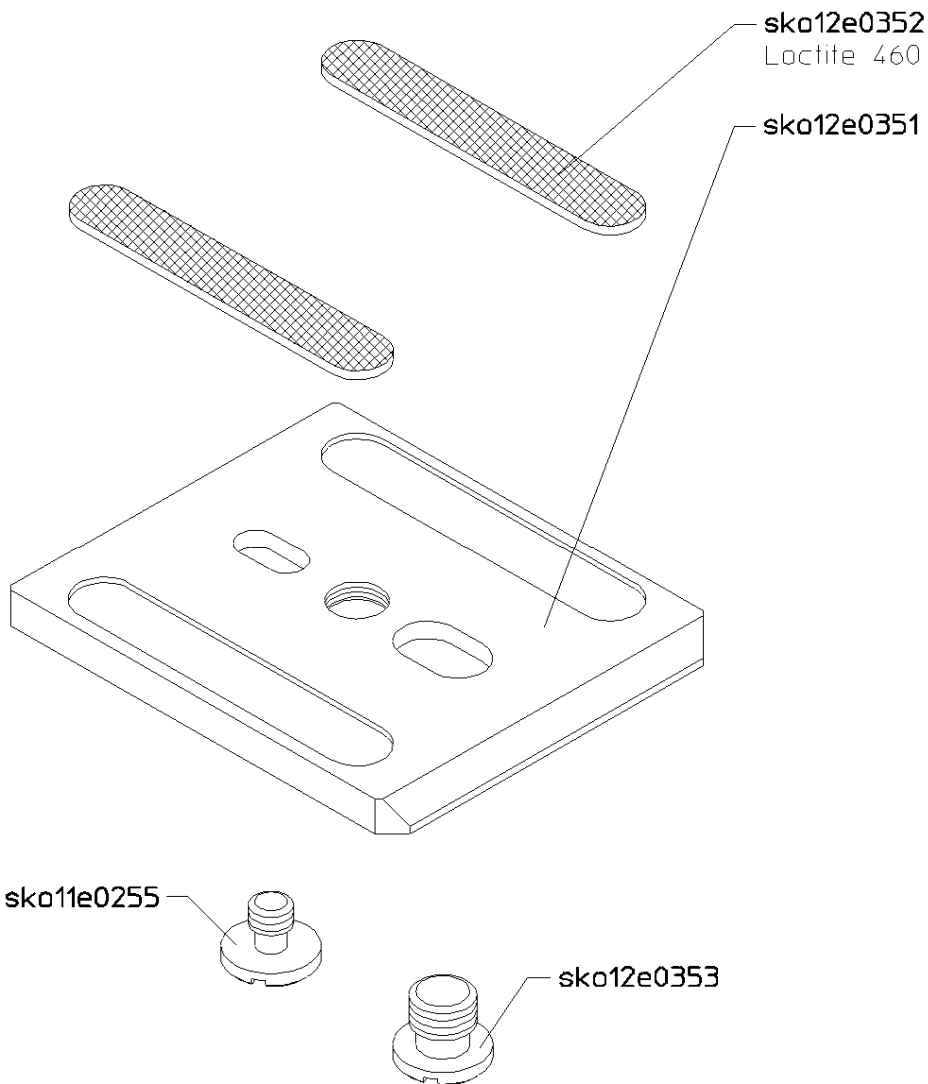

Video 25 Plus

THE BROADCAST SHOP
www.TheBroadcastShop.com
 (800) 447-1179

THE BROADCAST SHOP

www.TheBroadcastShop.com
(800) 447-1179

6.06.00 HeIn
ko15p1000-00-exp02

Schwenkarm Plus	rechts/right	3270
Pan arm Plus	links/left	3271

THE BROADCAST SHOP

www.TheBroadcastShop.com
(800) 447-1179

5.06.00 Hejn
co15p1000-00-exp03

Verschiebeplatte sko15b1002
Balance plate

THE BROADCAST SHOP
www.TheBroadcastShop.com
(800) 447-1179

5.06.00 Hein
co15p1000-00-exp04

Grundplatte
Base plate

sko15b1011

THE BROADCAST SHOP

www.TheBroadcastShop.com
(800) 447-1179

5.06.00 Hein
co15p1000-00-exp05

Bremsseitenteil
Tilt brake assembly

THE BROADCAST SHOP

www.TheBroadcastShop.com
(800) 447-1179