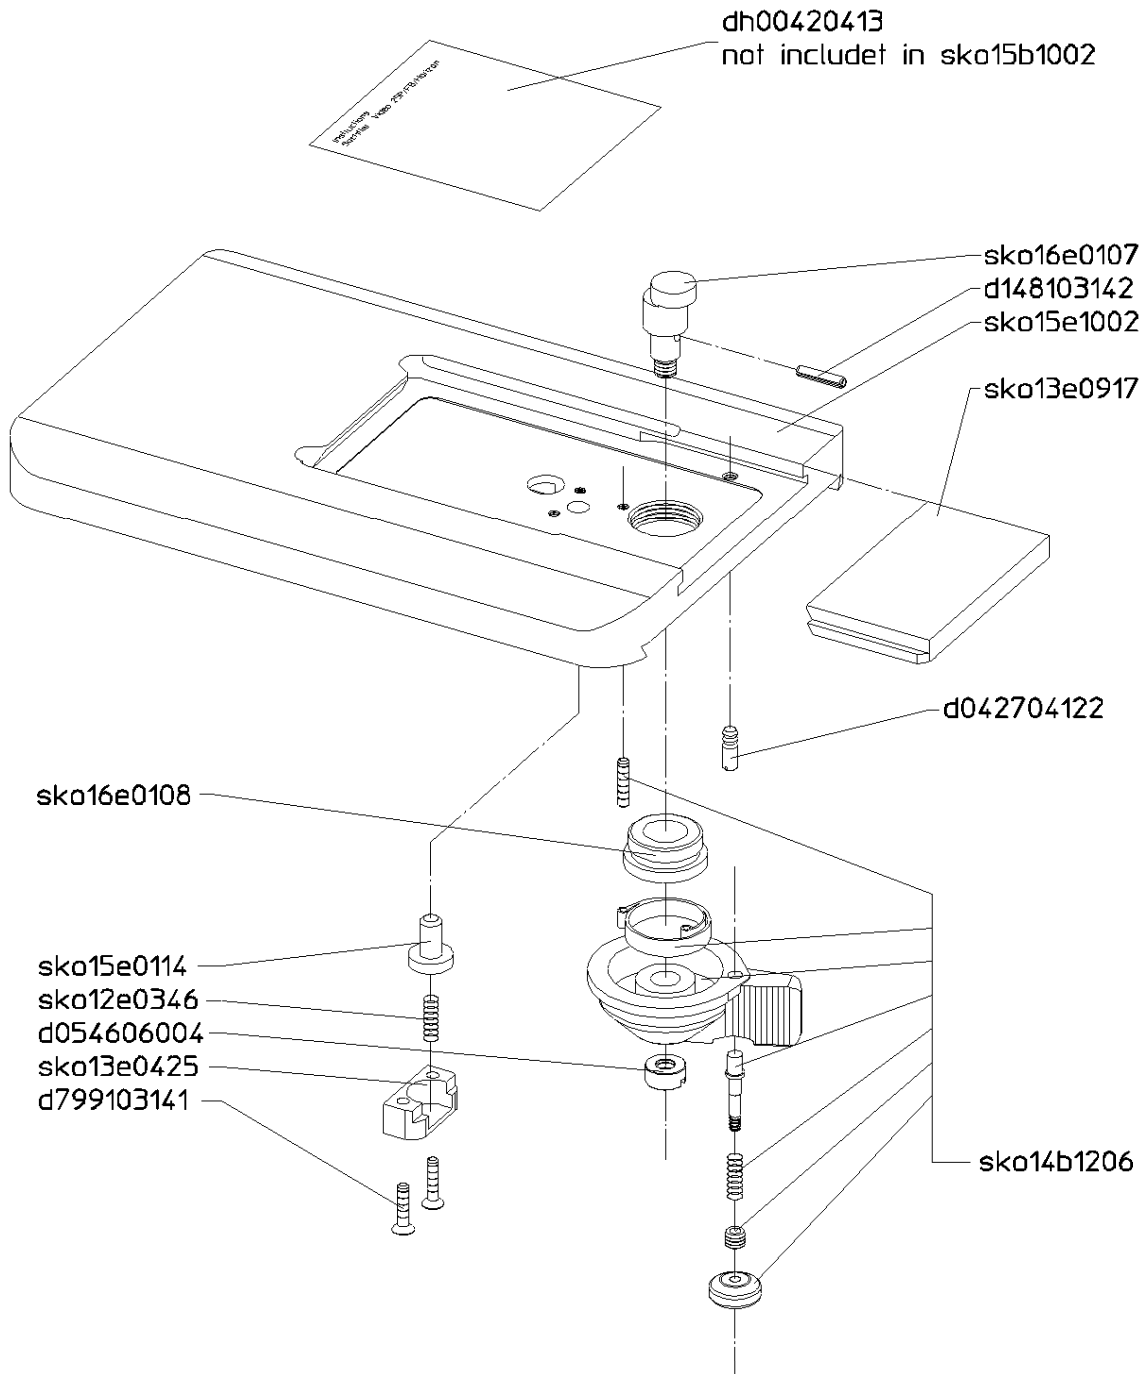

THE BROADCAST SHOP

www.TheBroadcastShop.com
(800) 447-1179

5.06.00 Hejn
co15p1000-00-exp03

Verschiebeplatte sko15b1002
Balance plate