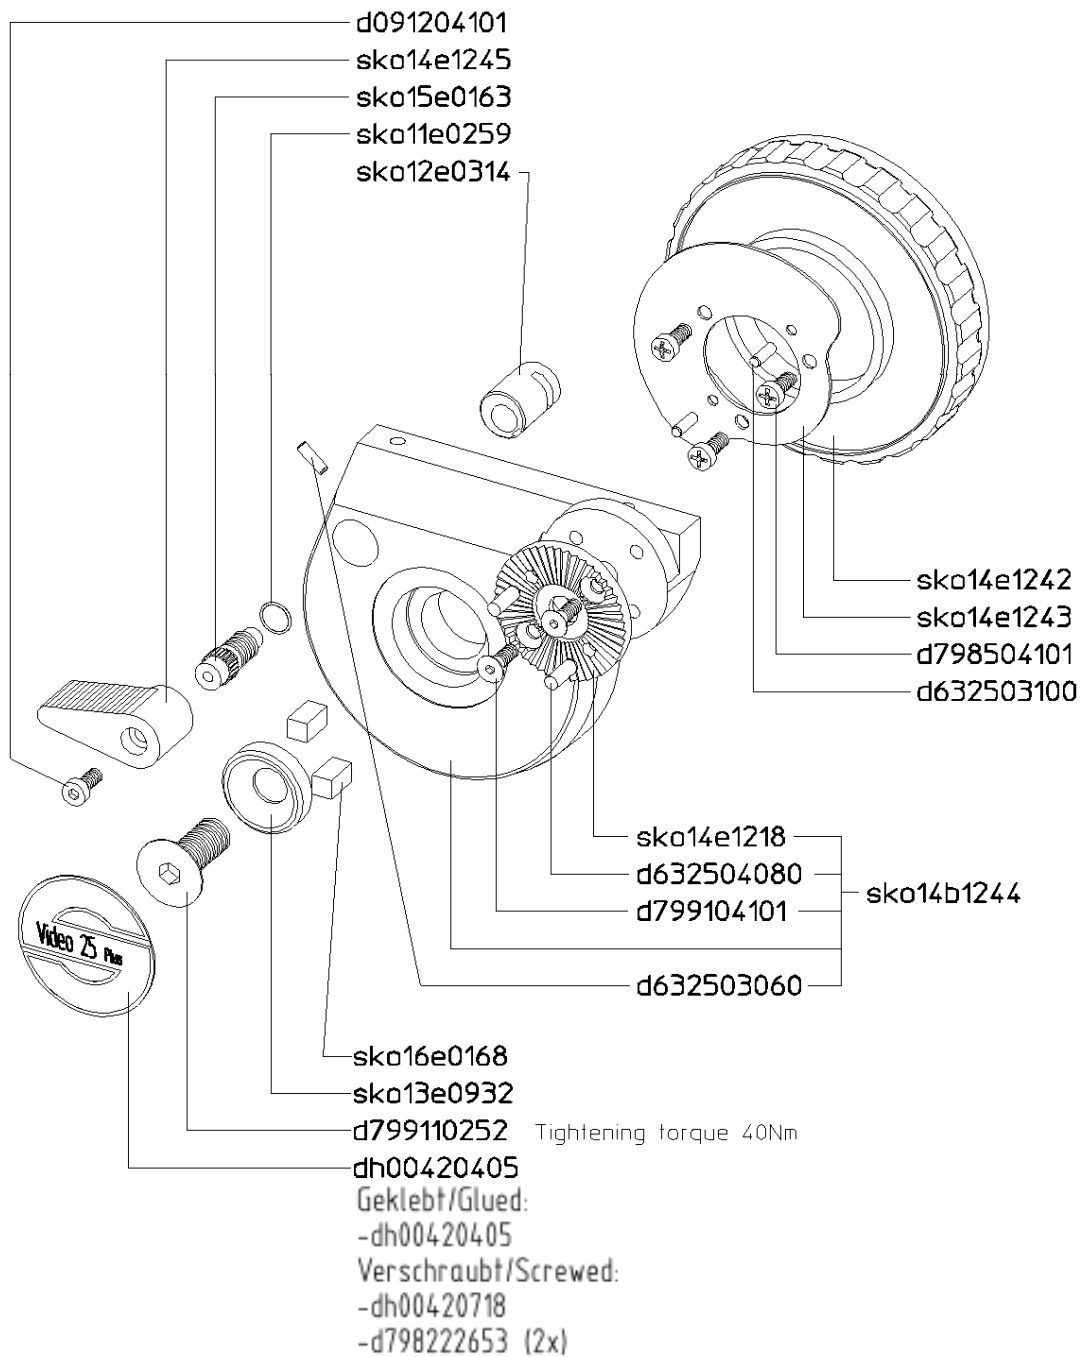

Video 25 Plus

THE BROADCAST SHOP
www.TheBroadcastShop.com
 (800) 447-1179

THE BROADCAST SHOP

www.TheBroadcastShop.com
(800) 447-1179

6.06.00 HeIn
ko15p1000-00-exp02

Schwenkarm Plus	rechts/right	3270
Pan arm Plus	links/left	3271

THE BROADCAST SHOP

www.TheBroadcastShop.com
(800) 447-1179

5.06.00 Hejn
co15p1000-00-exp03

Verschiebeplatte sko15b1002
Balance plate

THE BROADCAST SHOP
www.TheBroadcastShop.com
(800) 447-1179

5.06.00 Hein
co15p1000-00-exp04

Grundplatte
Base plate

sko15b1011

THE BROADCAST SHOP

www.TheBroadcastShop.com
(800) 447-1179

5.06.00 Hein
co15p1000-00-exp05

Bremsseitenteil
Tilt brake assembly

THE BROADCAST SHOP

www.TheBroadcastShop.com
(800) 447-1179

sko15b1023

THE BROADCAST SHOP
www.TheBroadcastShop.com
(800) 447-1179

Ausgleichsfedern
balance spring assembly

THE BROADCAST SHOP

www.TheBroadcastShop.com
(800) 447-1179

Seitenteil rechts
side part right

THE BROADCAST SHOP
 www.TheBroadcastShop.com
 (800) 447-1179