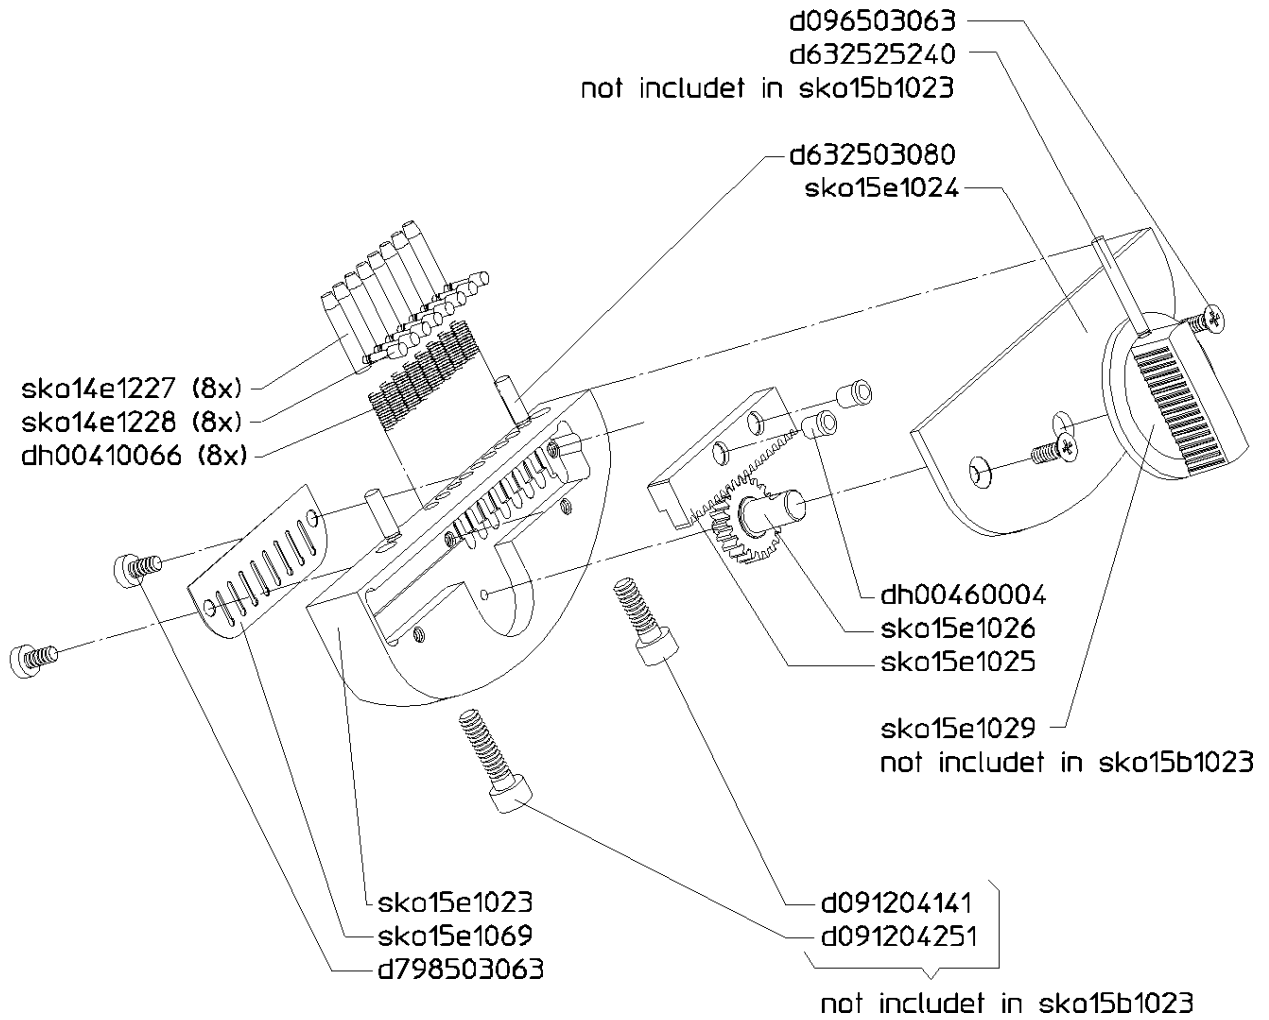

THE BROADCAST SHOP

www.TheBroadcastShop.com
(800) 447-1179

3.05.00 Hejn
co15p1000-00-exp07

Schaltung Gewichtsausgleich
Counterbalance control

sko15b1023