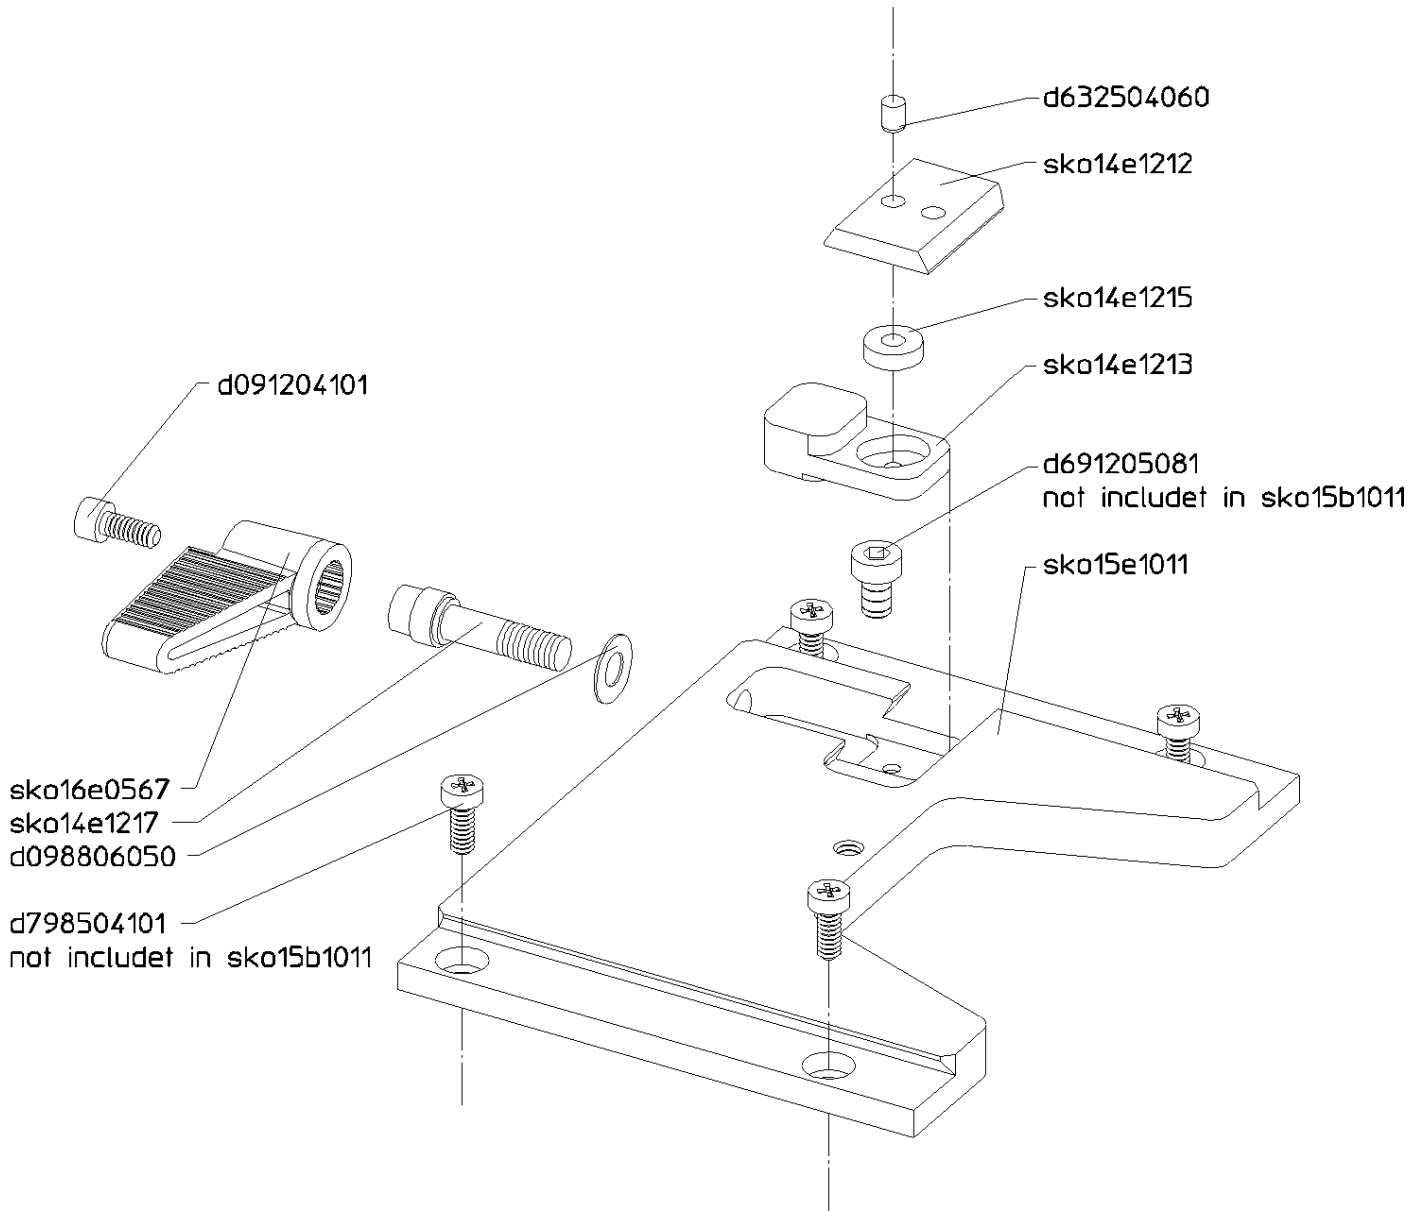

THE BROADCAST SHOP

www.TheBroadcastShop.com
(800) 447-1179

5.06.00 Hejn
co15p1000-00-exp03

Verschiebeplatte sko15b1002
Balance plate

THE BROADCAST SHOP
www.TheBroadcastShop.com
(800) 447-1179

5.06.00 Hein
co15p1000-00-exp04

Grundplatte
Base plate

sko15b1011

THE BROADCAST SHOP

www.TheBroadcastShop.com
(800) 447-1179

5.06.00 Hein
co15p1000-00-exp05

Bremsseitenteil
Tilt brake assembly

THE BROADCAST SHOP

www.TheBroadcastShop.com
(800) 447-1179