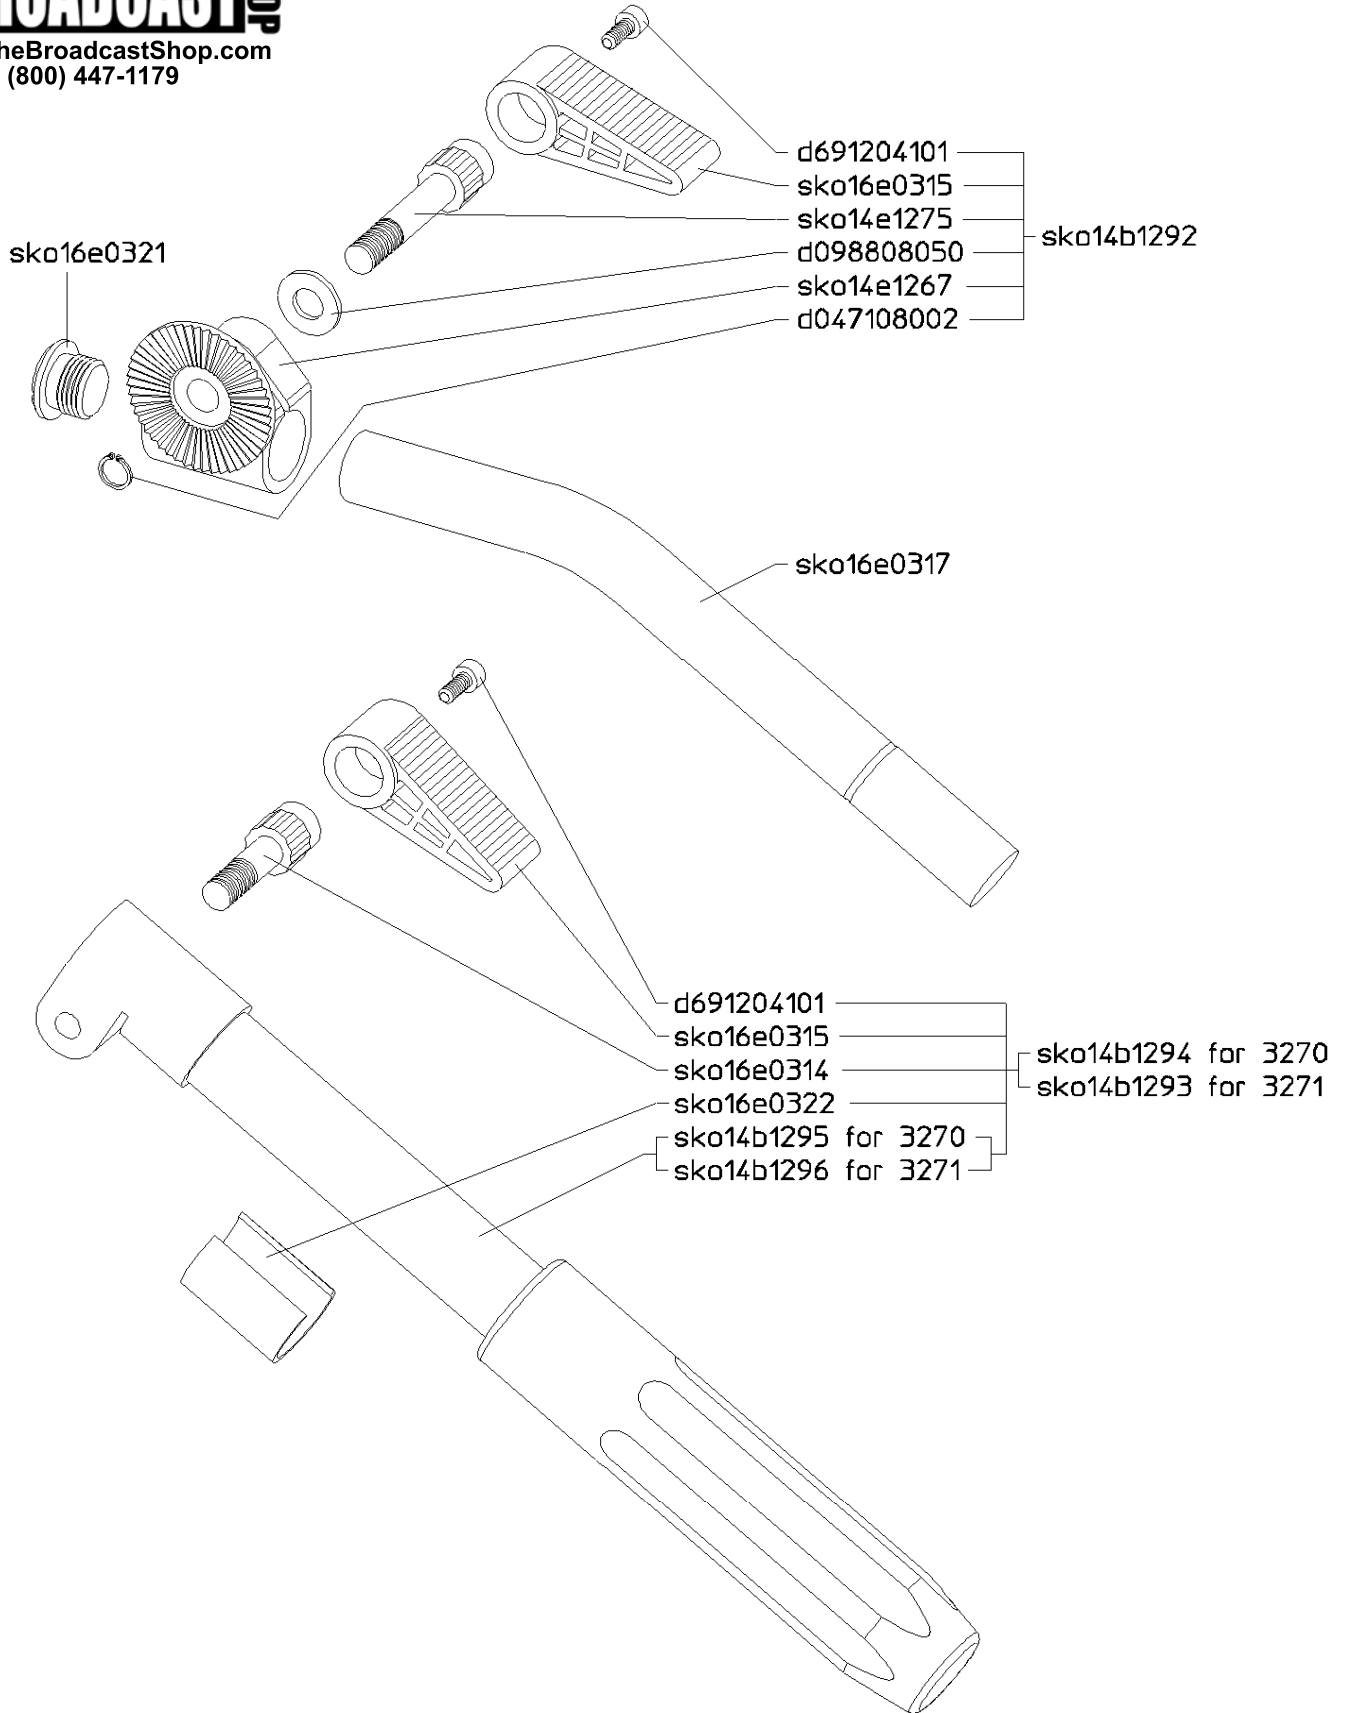

Video 25 Plus

THE BROADCAST SHOP
www.TheBroadcastShop.com
 (800) 447-1179

THE BROADCAST SHOP

www.TheBroadcastShop.com
(800) 447-1179

6.06.00 HeIn
ko15p1000-00-exp02

Schwenkarm Plus	rechts/right	3270
Pan arm Plus	links/left	3271

THE BROADCAST SHOP

www.TheBroadcastShop.com
(800) 447-1179

5.06.00 Hejn
co15p1000-00-exp03

Verschiebeplatte sko15b1002
Balance plate

THE BROADCAST SHOP
www.TheBroadcastShop.com
(800) 447-1179

5.06.00 Hein
co15p1000-00-exp04

Grundplatte
Base plate

sko15b1011

THE BROADCAST SHOP

www.TheBroadcastShop.com
(800) 447-1179

5.06.00 Hein
co15p1000-00-exp05

Bremsseitenteil
Tilt brake assembly

THE BROADCAST SHOP

www.TheBroadcastShop.com
(800) 447-1179

sko15b1023

THE BROADCAST SHOP
www.TheBroadcastShop.com
(800) 447-1179

Ausgleichsfedern
balance spring assembly

THE BROADCAST SHOP

www.TheBroadcastShop.com
(800) 447-1179

Seitenteil rechts
side part right

THE BROADCAST SHOP
 www.TheBroadcastShop.com
 (800) 447-1179